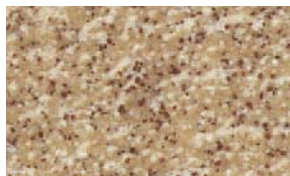

BASF Performance Flooring **Ucrete**

Ucrete® Finishes

Cream

Gray

Green

Blue

Red

Charcoal

Black

Ucrete® HP/Q

Cream

Red

Gray

Green